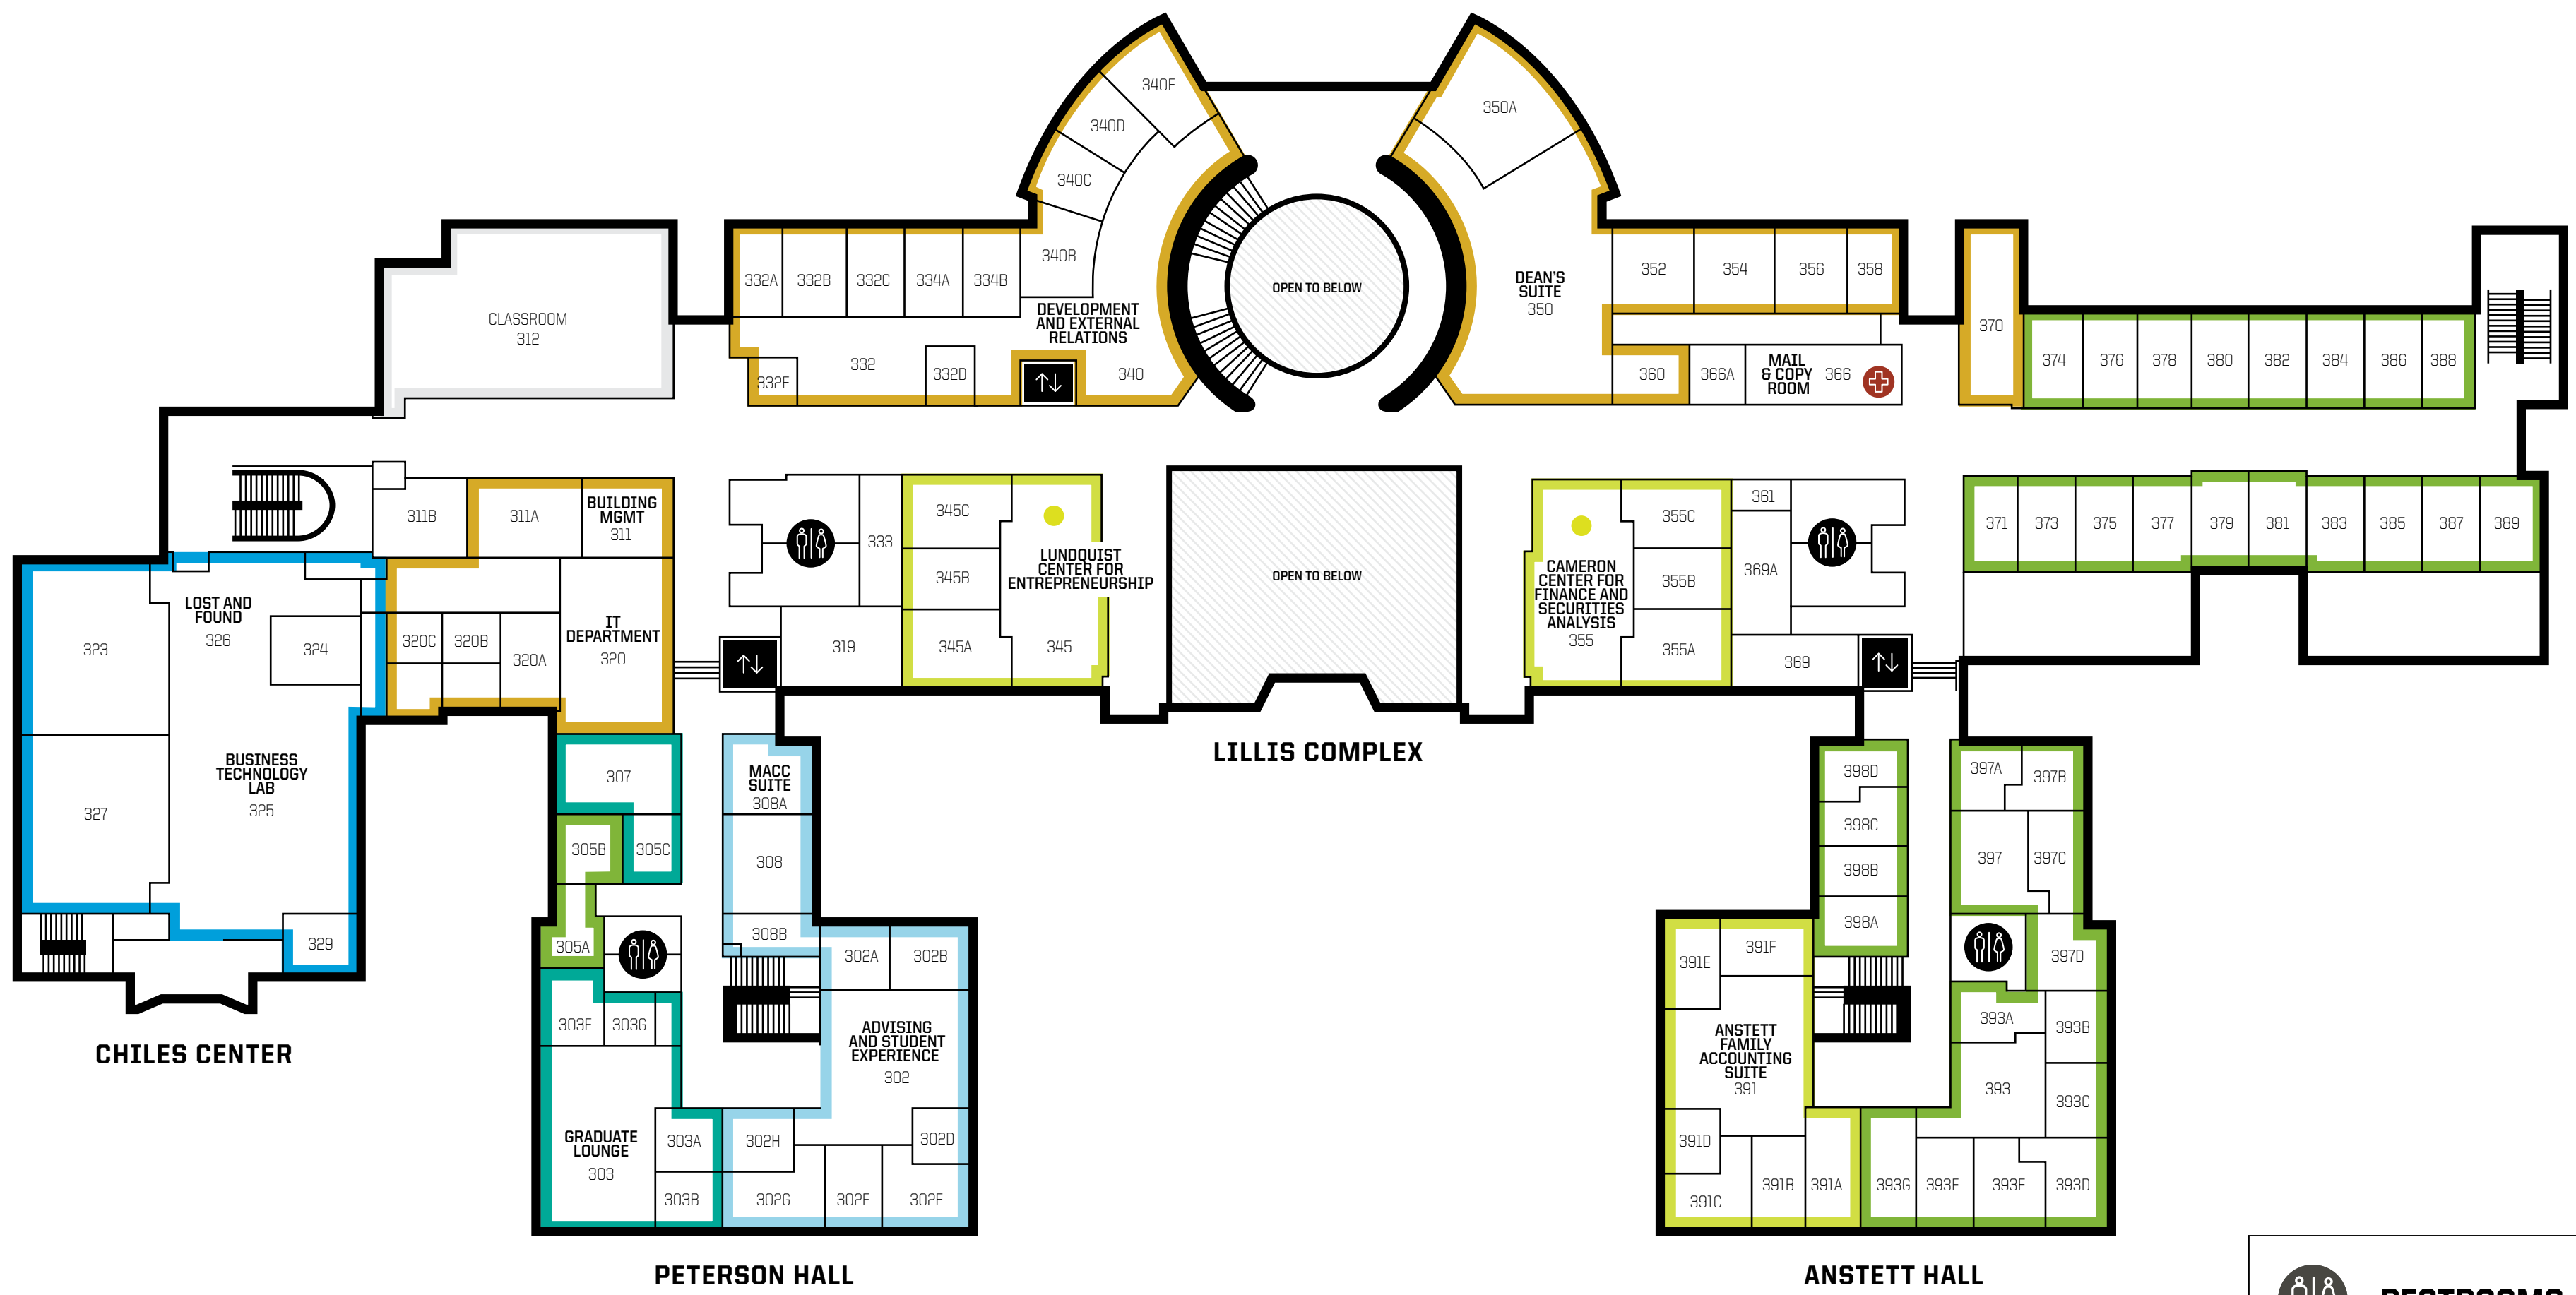

# 3

-  ADMIN OFFICES
-  CENTERS AND DEPARTMENTS
-  CLASSROOMS
-  COMPUTER LAB
-  CONFERENCE AND STUDY ROOMS
-  FACULTY OFFICES
-  PROGRAMS

-  RESTROOMS
-  ELEVATORS
-  FIRST AID KIT
-  THE AUTOMATED EXTERNAL DEFIBRILLATOR (AED) IS LOCATED ON THE FIRST FLOOR OUTSIDE THE LILLIS CAFE